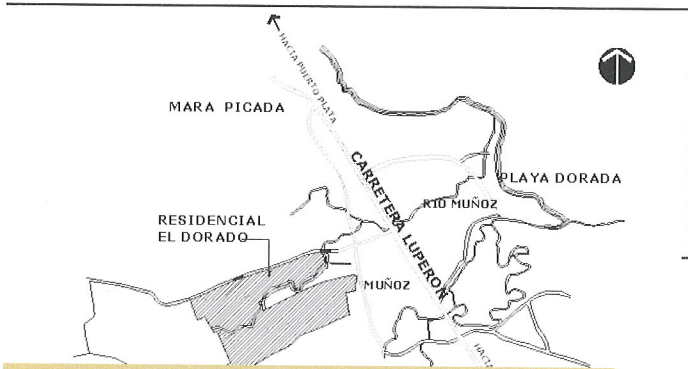

SBX

COMMERCIAL REAL ESTATE

SBX Commercial Real Estate LLC
500 Simonton Street • Key West, FL 33040
(305) 296-7920 • Fax (305) 296-7710
www.Spottswood.com/SBX

RESIDENCIAL EL DORADO

UN PARAISO MIRANDO A PLAYA DORADA